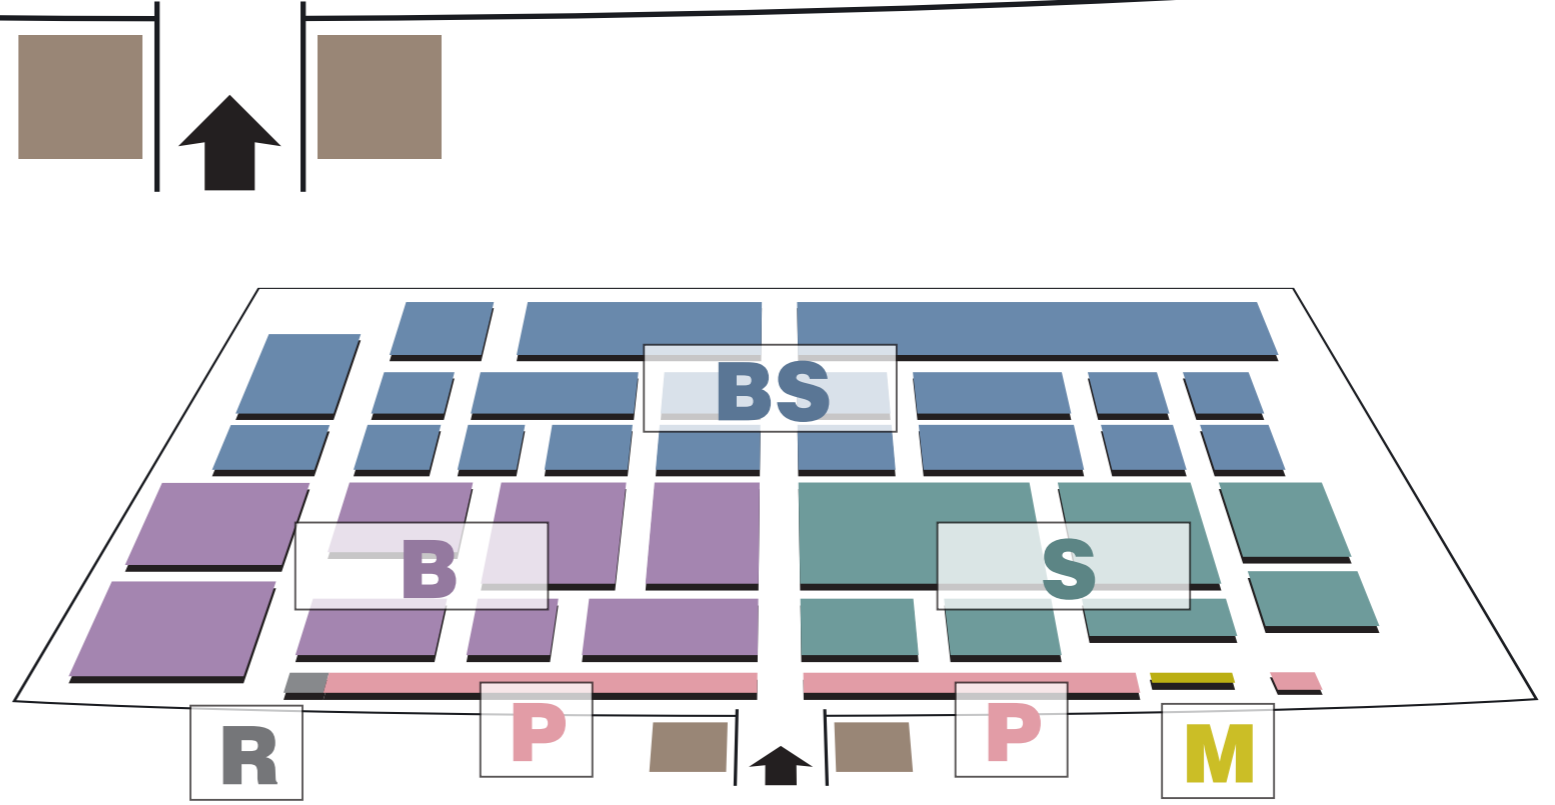

パシフィコ横浜 展示ホール A/B

- SNOWBOARD & SKI AREA
- SNOWBOARD AREA
- SKI AREA
- PRESENTATION
- RESORT
- MEDIA & PRESS

BRAND INDEX

A ABOM B-1	DICE BS-31	Kunzmann BS-5	ROXA BS-34	VOLKL S-8
ACT GEAR B-15	DISSENT BS-30	KUU BS-8	ROXY BS-13	V-System BS-22
adidas BS-9	DOMINATOR BS-33	L Lastarts BS-36	RPM B-13	W WEND BS-3
AMICSS BS-23	DRAKE B-9	L-BALANCE EYES BS-14	SABRINA B-1	wintersteiger BS-10
ALPINA S-12	DRAGON BS-3	Liberty BS-27	SALOMON BS-40	X X-SOCKS BS-17
anon. BS-20	DRYGUY BS-4	LEVEL GLOVES BS-21	SANDS B-8	Y YOKO S-15
APEX SNOWBOARD B-5	E earebel BS-28	Line Ski S-16	SANTA CRUZ B-1	YONEX B-7
ARBN B-8	8RAW BS-33	LUCKY BUMS BS-21	SCOOTER B-6	Z ZANDONA BS-8
ARBOR SNOWBOARDS B-10	ELAN S-12	M MADSHUS S-15	SCOTT BS-29	ZUMA BS-32
arg B-8	ENERGIAPURA BS-37	MAPLUS B-5	SEIRUS S-9	
ARMADA BS-1	EQ BS-3	MARKER S-8	Separate Snowboards NICO B-11	
arva BS-12	evoc BS-31	MARWE S-15	SHOWTIME COLLECTIVE B-13	
ATK S-15	EXPARNA B-11	MARVEL B-8	SHRED BS-17	
ATOMIC BS-40	F F2 B-9	MEGAWAVE BS-32	SIDAS BS-17	
AVIRIVA S-4	FABLICE BS-38	MICO BS-36	SILK SPORTS S-13	
AXE BS-11	Faction BS-13	MONTANA B-5	SINANO S-3	
B B+Insole BS-22	FANATIC B-9	MOSS SNOWBOARDS B-3	SKI VENTURE S-10	
BC Stream Snowboards B-15	FILA BS-14	MOSS SNOWSTICK B-3	SKITREK S-5	
BCA BS-16	FISCHER S-1	MountainSlope BS-23	Slatnar S-14	
BERKNER BS-15	FLUX BINDINGS B-10	MYPACKAGE BS-33	SLYTECH B-1	
bern BS-35	Flylow BS-27	N NEVER SUMMER INDUSTRIES BS-21	SMITH OPTICS BS-16	
BLACKSTRAP BS-4	FOLIO BS-38	NIKE BS-3	Smooch BS-14	
BLASTRACK S-6	FT S-16	NOBILE B-5	snoli BS-28	
BLIZZ BS-30	4FRNT SKI S-17	NORDICA S-17	SNOWGLIDE TOOL BS-4	
BLIZZARD S-17	FUEL B-8	NORTHWAVE B-9	SNOWSCOOT® BS-24	
BLOSSOM BS-15	Furlan Snowboard B-11	NOVEMBER B-6	SONY BS-33	
BLUEMORIS BS-23	G G3 BS-29	NOW BINDINGS BS-3	SPM BS-25	
BMZ BS-7	GALLIUM BS-28	nutcase BS-26	SPOON BS-14	
BOLLE S-7	GEN BS-34	O OAKLEY BS-2	SP-United B-14	
BOOSTERSTRAP BS-4	GIRO BS-33	Obermeyer BS-27	SRB BS-25	
BootDog BS-10	GNARLY BS-3	OGASAKA B-6	STANCE BS-3	
BULA BS-30	Gray Snowboards B-13	OGASAKA SKI S-6	STÖCKLI S-10	
BULLSKI BS-37	G-STYLE BS-34	ONEWAY BS-19	STRICTLY BS-23	
BURNT MOUNTAIN DESIGNS BS-29	H HAND SCHUH PETER BS-12	OJK special snowboards B-12	SUNCLOUD BS-16	
BXB BS-23	Hamax BS-26	orange BS-30	SURGE SNOWBOARDS B-3	
Byak白神 BS-23	Hart BS-38	Orange Fox BS-25	SVECOM BS-5	
C CAMP CASSIN BS-29	HEAD BS-39	OUT OF BS-13	SWANS BS-31	
CAPITA B-2	head snowboards BS-39	P PANDA POLE S-13	SWALLOW BS-32	
CARPANI BS-5	HELD S-4	Phantom In the Sun B-13	SWIX BS-37	
CARROT BS-15	HIENRYU (飛燕龍) BS-32	PIS-LAB BS-36	T TAUBERT S-7	
CARVECOMPANY B-5	HIGHTRAIL S-10	PLANKS BS-4	Tazzari BS-15	
CASCO BS-15	HOLMENKOL S-2	PLUM BS-12	TECHNOGEL SLEEPING BS-15	
CELTEK B-1	HotChillys S-11	POWDER MASTER BS-29	TECNICA S-17	
CLICK CARABINER BS-21	I ICELANTIC S-13	POWERRIDE B-6	TGF BS-36	
COAL B-2	ID one S-7	Pret BS-27	THE M equipment BS-12	
COCOON CLUB BS-22	IGNIO BS-38	Proof B-2	THERM-IC BS-17	
coll-tex BS-12	J JEWEL B-1	R RABANSER SNOWBOARD B-5	TIGORA BS-38	
COSMIC SURF BS-32	JONES B-1	Relsm BS-23	TOKO BS-37	
COSMIF BS-3	JULBO S-15	REVOLT OPTICAL ARMOR B-10	TSL S-15	
CRAB GRAB S-3	K K2 Skis S-16	REXXAM BS-36	TUBBS SNOWSHOES BS-16	
CRISPI S-15	KASK S-10	RIOT SKIS BS-23	22DESIGNS BS-29	
D D:RECTION BS-14	KESSLER PRODUCTION LINE B-9	RMU BS-39	U UNION B-2	
DAINESE BS-31	kiss mark BS-38	RoffB BS-5	UNIT MFG. B-15	
DALBELLO S-8	KIZAKI BS-18	ROME SDS B-1	UPZ BOOTS B-5	
DBS BS-18	Knee Binding BS-26	ROSSIGNOL B-4	V VIST S-10	
DEELUXE B-2	KOMPERDELL S-10	ROTTEFELLA S-15		
DEVGRU B-1				