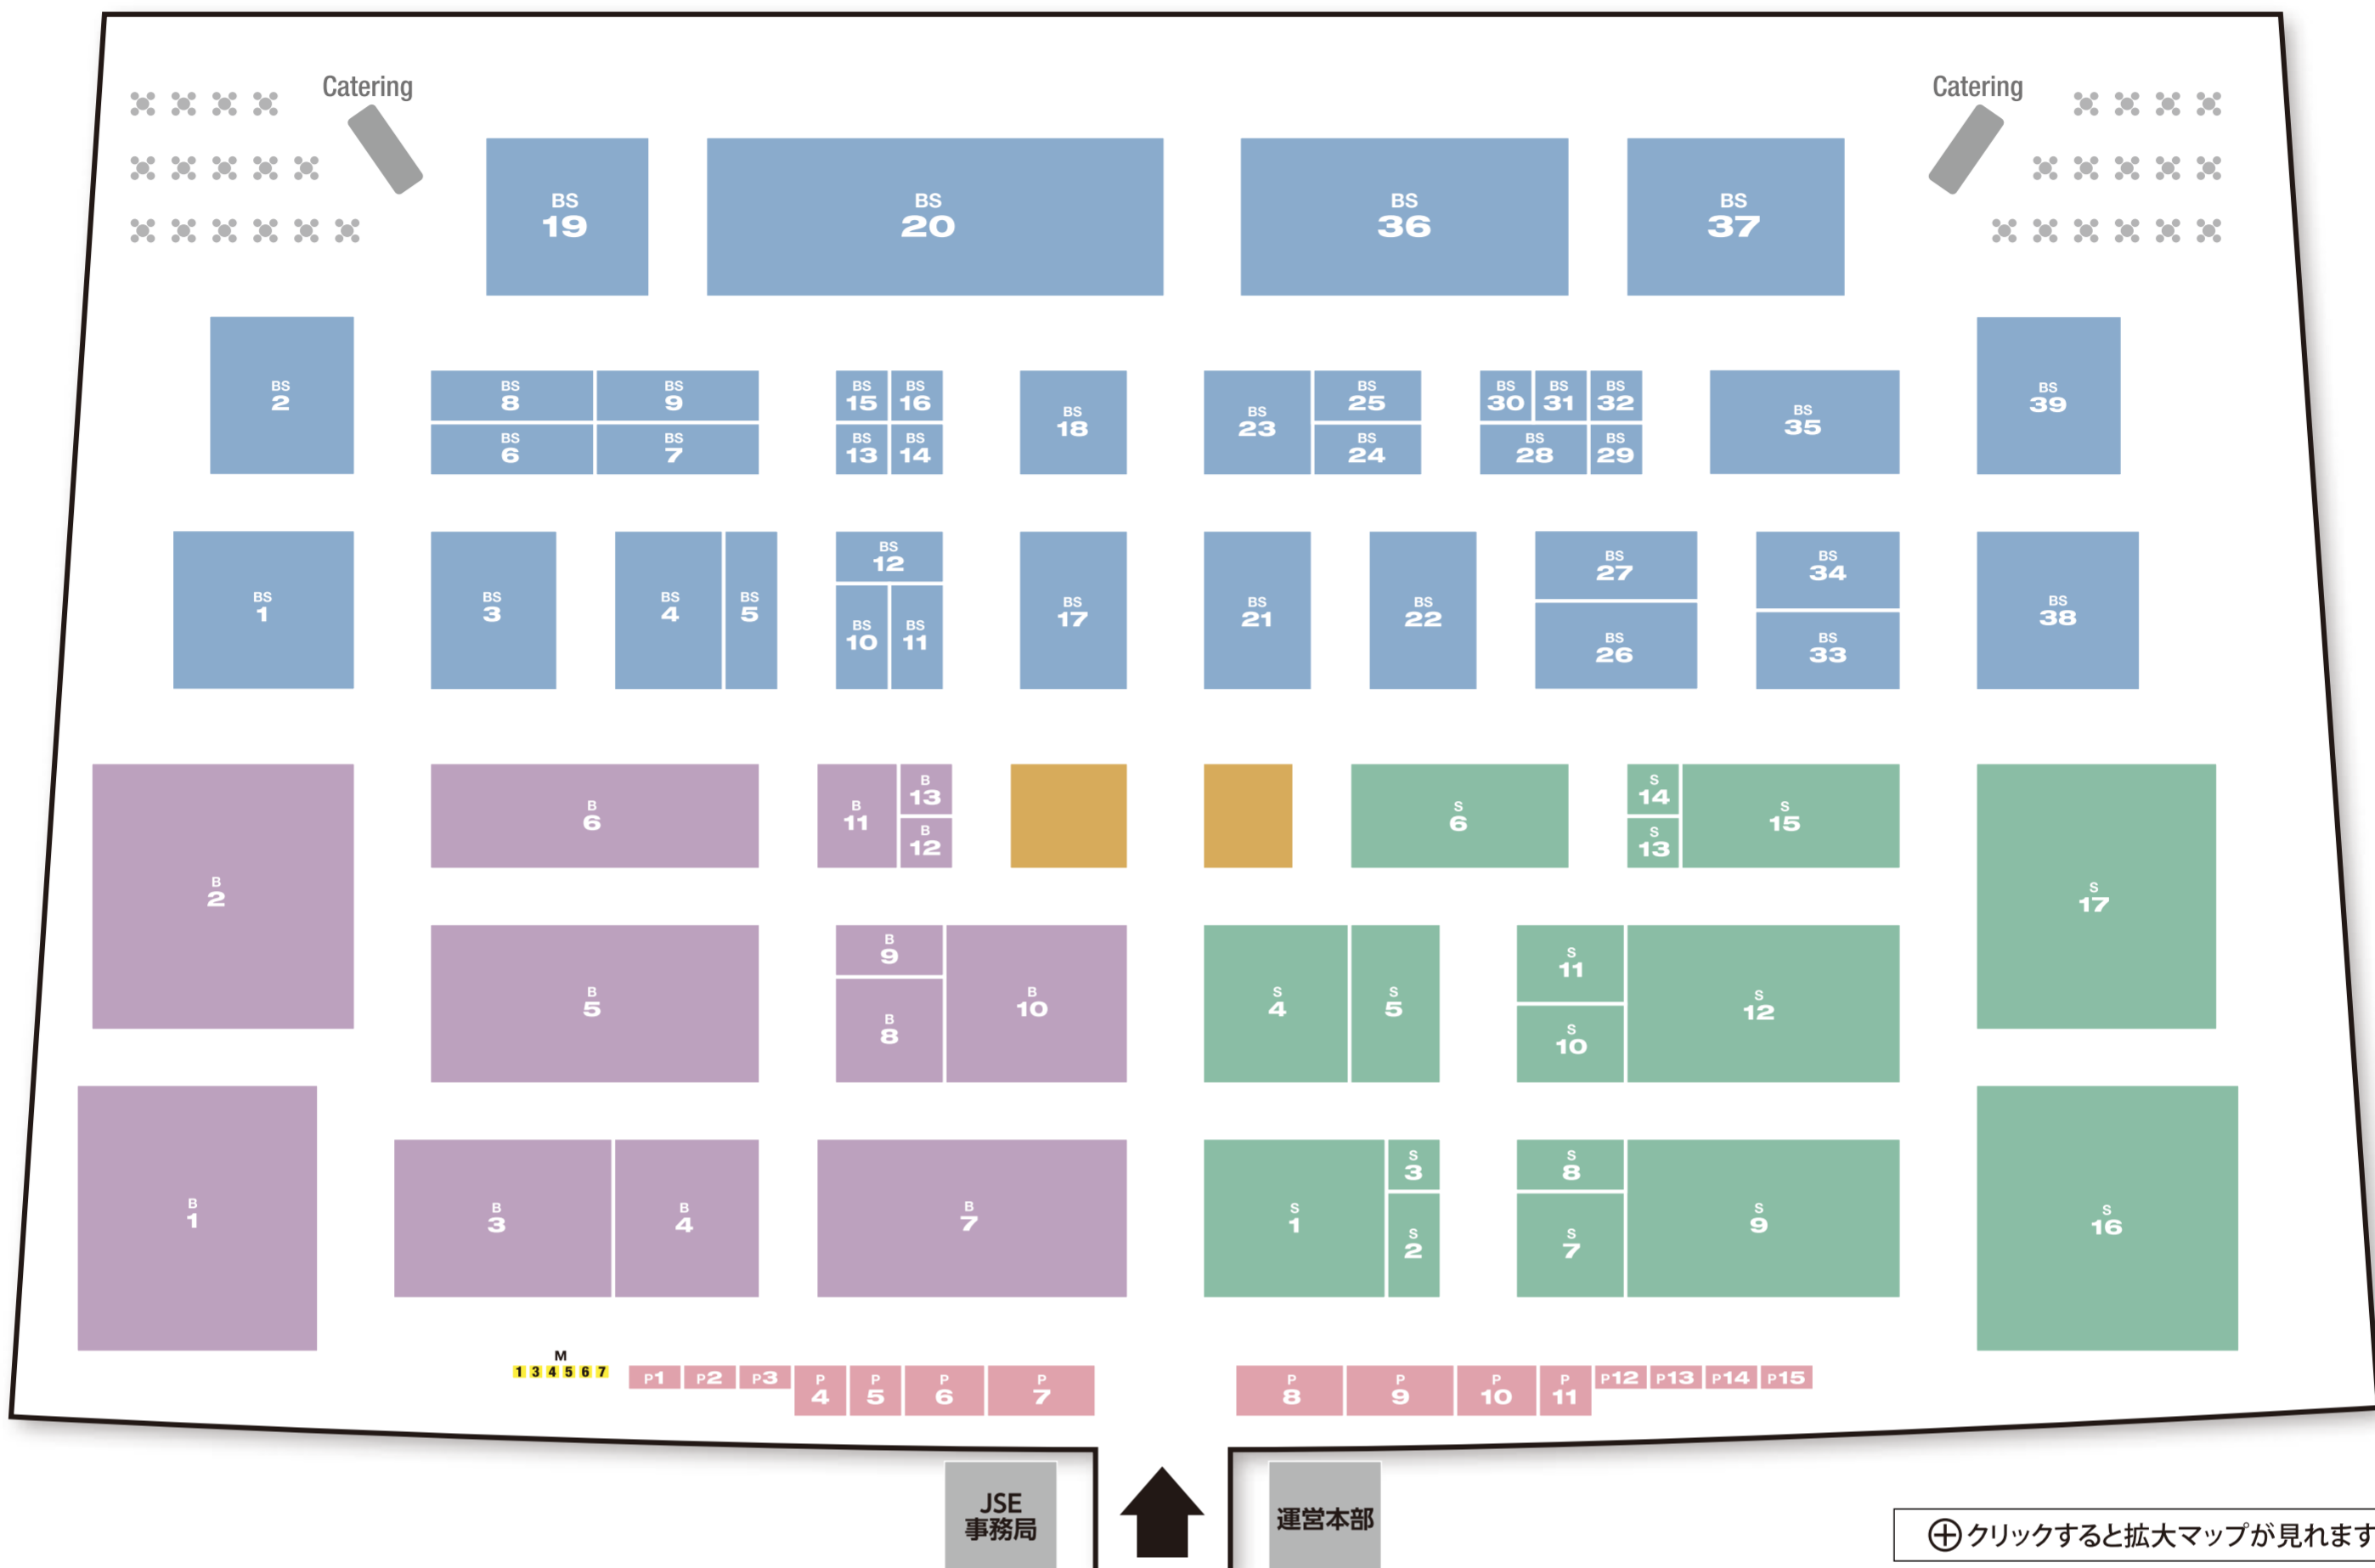

- SNOWBOARD & SKI AREA
- SNOWBOARD AREA
- SKI AREA
- NEW THEME AREA
- PRESENTATION
- MEDIA & PRESS

BRAND INDEX

SNOWBOARD & SKI AREA

- 2 22designsBS-35
- A adidasBS-23
- AlpenheatBS-29
- AMICSSBS-22
- anon.BS-34
- arvaBS-5
- AXEBS-11
- B B+InsoleBS-8
- BAFFINBS-5
- Bb TALKIN'BS-22
- BCABS-36
- BerknerBS-33
- bernBS-26
- BIG TRUCKBS-37
- Black StrapBS-28
- BLIZBS-37
- BLOSSOMBS-33
- BluemorisBS-22
- BMZBS-10
- Booster StrapBS-28
- BootdocBS-18
- C CAMPBS-35
- CarpaniBS-29
- CARROTBS-33
- CASCOBS-33
- COALBS-1
- COCOON CLUBBS-8
- colltexBS-5
- Cosmic SurfBS-17
- COSMICSURFBS-17
- CRAB GRABBS-38
- D D-RECTIONBS-9
- DAINESEBS-2
- DeesBS-9
- DICEBS-2
- DOMINATORBS-37
- DRAGONBS-38
- DYNAFITBS-19
- E earebelBS-4
- EQBS-38
- evocBS-2
- F FactionBS-27
- FILABS-9
- FlylowBS-6
- FTBS-36
- G G-STYLEBS-21
- G3BS-35
- GALLIUMBS-4
- GENBS-21
- GIROBS-37
- GNARLYBS-38
- GROWER'S CUP CoffeeBS-33
- H HAND SCHUH PETERBS-5