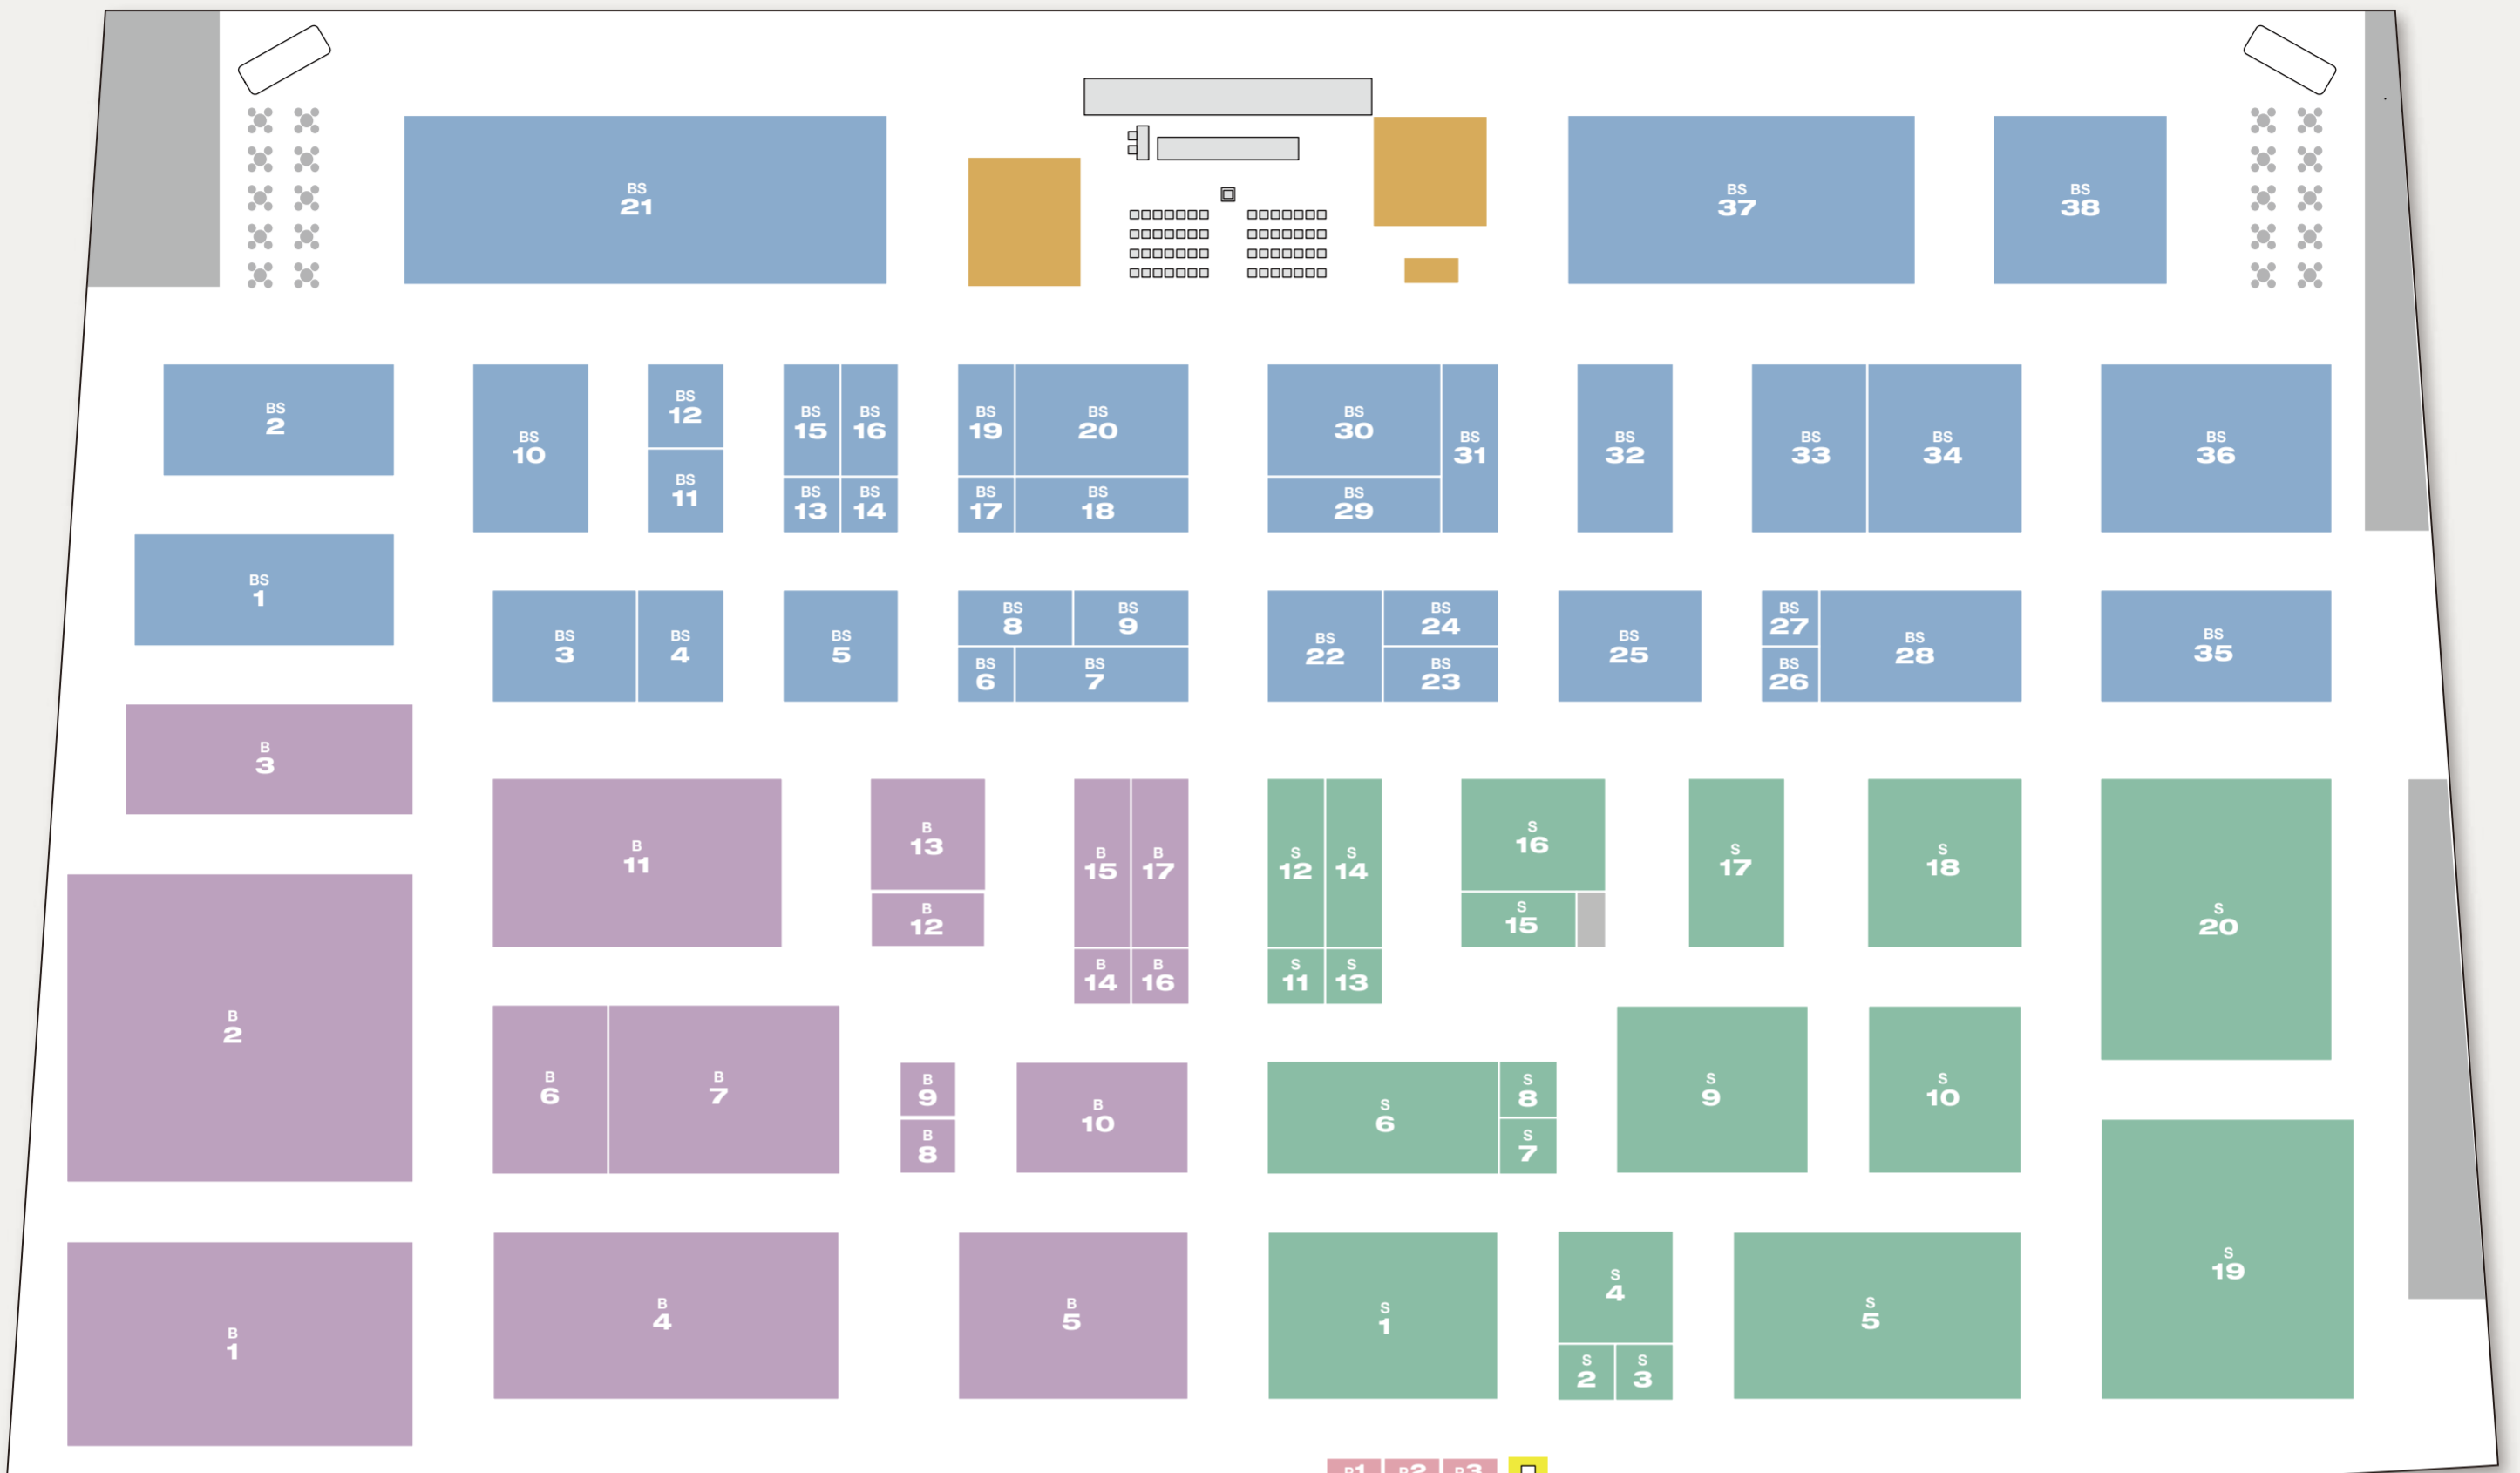

# FLOOR MAP

PACIFICO YOKOHAMA HALL A+B

- SKI & SNOWBOARD AREA
- SNOWBOARD AREA
- RESORT AREA
- SKI AREA
- NEW COMMER AREA

P1 P2 P3

⊕ クリックすると拡大マップが見れます

## BRAND INDEX

SKI & SNOWBOARD AREA	
2 22 design	BS-28
8 8K	BS-12
A Alpenheat	BS-25
AMICS	BS-33
anon.	BS-30
atirom	BS-10
AUCLAIR	BS-22
AXE	BS-23
B B+Insole	BS-4
BAUER FEIND	BS-20
BCA	BS-37
Berker	BS-22
bern	BS-3
BLIZ	BS-36
BLOSSOM	BS-22
Bluemoris	BS-33
BMZ	BS-16
BONX	BS-6
BRISA MARINA	BS-36
C CAMP	BS-28
CARROT	BS-22
Carpani	BS-25
CASCO	BS-22
cocoon club	BS-4
CONTOUR	BS-20
COSLABO WAX	BS-8
CRAB GRAB	BS-38
D DAINESE	BS-7
DBS	BS-24
Dees	BS-31
DICE	BS-10
DOMINATOR	BS-36
D-RECTION	BS-31
DRAGON	BS-38
DYNAFIT	BS-1
E EQ	BS-38
evoc	BS-10
F FILA	BS-31
FLY LOW	BS-29
FT	BS-37
FULL TILT BOOTS	BS-37
G G3	BS-28
GALLIUM	BS-2
GEN	BS-32
GIRO	BS-36
GNARLY	BS-38
GOGGLESOC	BS-20
GROWHILL	BS-32
G-Style	BS-32
H HEAD	BS-21

SNOWBOARD AREA	
A ABOM	B-1
ACT GEAR	B-3
ARBAN	B-7
ARBOR SNOWBOARDS	B-11
arg	B-7
atirom	B-9
B BC Stream Snowboards	B-3
BLACK CROWS	B-10
C CAPITA	B-2
COAL	B-2
D dAction360	B-11
DEELUXE	B-2
DEVGRU	B-1
DRAKE	B-5
E EXPARNA	B-9
F FANATIC	B-5
FLUX BINDINGS	B-11
FNTC	B-5
ForAlive binding	B-14
FUEL	B-7
Furlan Snowboard	B-9
G Gray Snowboards	B-13
J JONES	B-1
K karakoram	B-1

SKI AREA	
A ALPINA	S-10
ARMADA	S-19
arva	S-16
ATK	S-18
ATOMIC	S-19
AUGMENT	S-7
AVIRIVA	S-14
B BAFFIN	S-16
BIGHORN	S-8
BLASTRACK	S-5
BLIZZARD	S-1
BOLLE	S-17
BULLSKI	S-6

NEW COMMER AREA	
1 106	P-2
B BMZ	P-2
H Holomun	P-1
M Melia	P-1
O OKUMURA	P-3
P Photonik	P-2